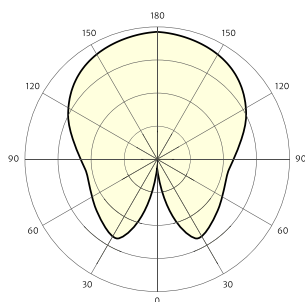

Radio Standards and RF Exposure

Model number:	HUMTL003XX
Radio frequency:	433
Emission frequency bands:	433 MHz
Reception frequency bands:	433 MHz
Channel bandwidth:	< 400 kHz
Possibility of choosing channels:	NO
Antenna (whether it is integrated or not):	NO
Apparent Radiated Power (PAR):	10 mW
Magnetic field level:	0.02 mT
Equivalent Isotropic Radiated Power (EIRP):	10 mW
Transmitter power:	10 m
Specific Absorption Rate (DAS):	433 MHz

Bug

Light measurement report

Tested light source

Type: E14 LED
Light output: 81 lm
CCT: 2500 K
CRI: 82
Efficiency: 162 lm/W

ALU SHADE

Measurements obtained

Light output: 32 lm
Wattage: 0,45 W
Efficiency: 71 lm/W

Alu shade - Light Intensity distribution

FROSTED SHADE

Measurements obtained

Light output: 56 lm
Wattage: 0,45 W
Efficiency: 112 lm/W

Frosted shade - Light Intensity distribution