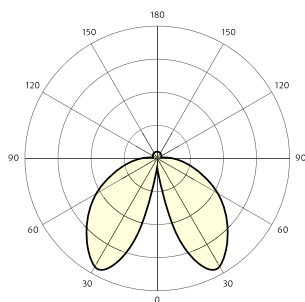

Radio Standards and RF Exposure

Model number:	HUMTL003XX
Radio frequency:	433
Emission frequency bands:	433 MHz
Reception frequency bands:	433 MHz
Channel bandwidth:	< 400 kHz
Possibility of choosing channels:	NO
Antenna (whether it is integrated or not):	NO
Apparent Radiated Power (PAR):	10 mW
Magnetic field level:	0.02 mT
Equivalent Isotropic Radiated Power (EIRP):	10 mW
Transmitter power:	10 m
Specific Absorption Rate (DAS):	433 MHz

Bug

Light measurement report

Tested light source

Type: E14 LED
Light output: 81 lm
CCT: 2500 K
CRI: 82
Efficiency: 162 lm/W

ALU SHADE

Measurements obtained

Light output: 32 lm
Wattage: 0,45 W
Efficiency: 71 lm/W

Alu shade - Light Intensity distribution

FROSTED SHADE

Measurements obtained

Light output: 56 lm
Wattage: 0,45 W
Efficiency: 112 lm/W

Frosted shade - Light Intensity distribution